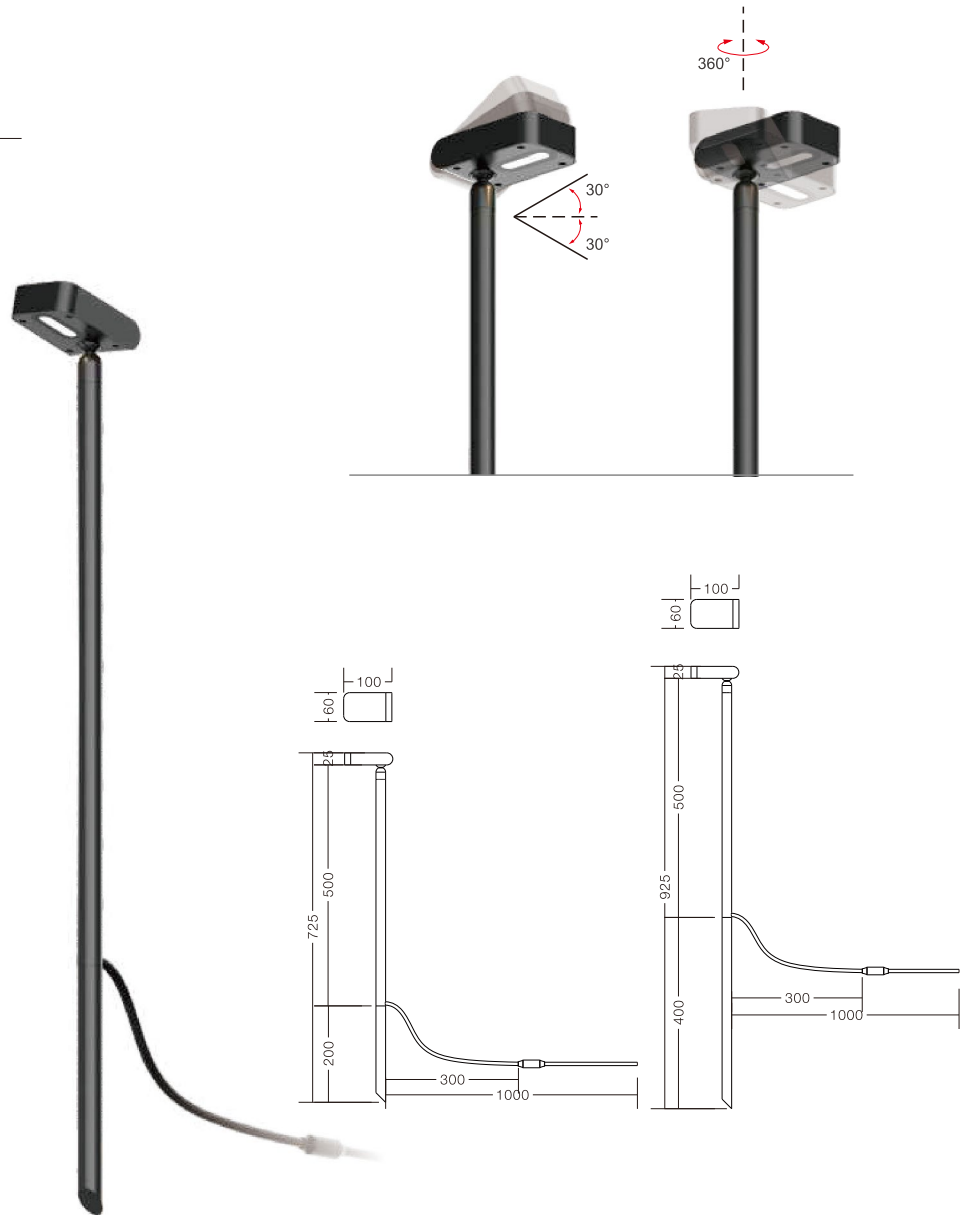

Order options

CRANE

COLOUR TEMPERATURE _____

2700K

COLOUR RENDERING INDEX _____

CRI 90

Light distribution

3W	CRI90	2700K	75°	IP67	 50,000h@L80B10			Material: Aluminum Color: Black with triple layer coating
----	-------	-------	-----	------	---	---	---	--

System Power	LED Voltage	CRI	CCT	Beam	System Output
3 W	24 V	90	2700K	75°	90lm

Remark: External 24VDC LED driver is required (PWM Dimmable)