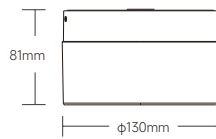

NEW

OTTO

IP65 Ceiling/Wall Light

Drawing

WAVE

Order Options

OTTO							
Code	Size	System LM	LED W	System W	CRI	CCT	Beam
OTTO-6W-CCT-P-SW	Φ 130*H77mm	450 lm	4.5W	6W	90	2200/2700/3000K	120°

Features

- **Versatile Design:** The OTTO features a transparent/opal glass shade with a wave/convex/reseau cut, creating aesthetic accents suitable for bathrooms and corridors, both indoors and outdoors.
- **Moisture Resistance:** With an IP65 rating, this LED light ensures durability against moisture, making it ideal for wet environments.
- **High-Quality Illumination:** Boasting a CRI > 90, the OTTO delivers true-to-life colors, enhancing the ambiance of your space.
- **Color Temperature Control:** Easily switch between 2200K, 2700K, and 3000K with the CCT switch for the perfect mood lighting.
- **Customizable Aesthetics:** Choose from six decorative ring colors to personalize the look of your OTTO lighting fixture.
- **5 Years of Quality Assurance:** Experience long-lasting reliability with our 5-year warranty.

Specifications

- Dimming modes: CCT 2200/2700/3000k
- Beam angle: 120°
- Physical: Die-casting, Powder coating
- Glass Color: Clear/ Smoke Gray / Amber
- Glass Shape: Wave/Convex/Reseau

Installation type

Light distribution

Accessory