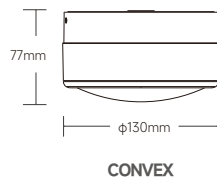

NEW

OTTO

IP65 Ceiling/Wall Light

Drawing

Order Options

OTTO							
Code	Size	System LM	LED W	System W	CRI	CCT	Beam
OTTO-6W-CCT-P-SC	φ 130*H77mm	450 lm	4.5W	6W	90	2200/2700/3000K	120°

Features

- **Versatile Design:** The OTTO features a transparent/opal glass shade with a wave/convex/reseau cut, creating aesthetic accents suitable for bathrooms and corridors, both indoors and outdoors.
- **Moisture Resistance:** With an IP65 rating, this LED light ensures durability against moisture, making it ideal for wet environments.
- **High-Quality Illumination:** Boasting a CRI > 90, the OTTO delivers true-to-life colors, enhancing the ambiance of your space.
- **Color Temperature Control:** Easily switch between 2200K, 2700K, and 3000K with the CCT switch for the perfect mood lighting.
- **Customizable Aesthetics:** Choose from six decorative ring colors to personalize the look of your OTTO lighting fixture.
- **5 Years of Quality Assurance:** Experience long-lasting reliability with our 5-year warranty.

Specifications

- Dimming modes: CCT 2200/2700/3000k
- Beam angle: 120°
- Physical: Die-casting, Powder coating
- Glass Color: Clear/ Smoke Gray / Amber
- Glass Shape: Wave/Convex/Reseau

Installation type