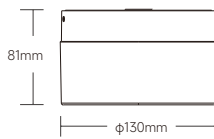

NEW

OTTO

IP65 Ceiling/Wall Light

Drawing

WAVE

Order Options

OTTO							
Code	Size	System LM	LED W	System W	CRI	CCT	Beam
OTTO-6W-CCT-P-CW	φ130*H77mm	450 lm	4.5W	6W	90	2200/2700/3000K	120°

Features