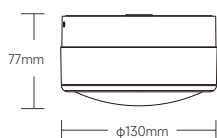

NEW

OTTO

IP65 Ceiling/Wall Light

Drawing

CONVEX

Order Options

OTTO							
Code	Size	System LM	LED W	System W	CRI	CCT	Beam
OTTO-6W-CCT-P-CC	Φ 130*H77mm	450 lm	4.5W	6W	90	2200/2700/3000K	120°

Features