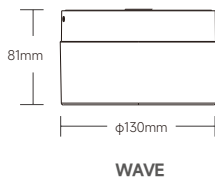

NEW

OTTO

IP65 Ceiling/Wall Light

Drawing

Order Options

OTTO							
Code	Size	System LM	LED W	System W	CRI	CCT	Beam
OTTO-6W-CCT-P-AW	φ130*H77mm	450 lm	4.5W	6W	90	2200/2700/3000K	120°

Features

- Versatile Design: The OTTO features a transparent/opal glass shade with a wave/convex/reseau cut, creating aesthetic accents suitable for bathrooms and corridors, both indoors and outdoors.
- Moisture Resistance: With an IP65 rating, this LED light ensures durability against moisture, making it ideal for wet environments.
- High-Quality Illumination: Boasting a CRI > 90, the OTTO delivers true-to-life colors, enhancing the ambiance of your space.
- Color Temperature Control: Easily switch between 2200K, 2700K, and 3000K with the CCT switch for the perfect mood lighting.
- Customizable Aesthetics: Choose from six decorative ring colors to personalize the look of your OTTO lighting fixture.
- 5 Years of Quality Assurance: Experience long-lasting reliability with our 5-year warranty.

Specifications

- Dimming modes: CCT 2200/2700/3000k
- Beam angle: 120°
- Physical: Die-casting, Powder coating
- Glass Color: Clear/ Smoke Gray /Amber
- Glass Shape: Wave/Convex/Reseau

Installation type