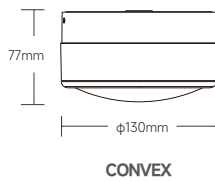

### Order Options

OTTO							
Code	Size	System LM	LED W	System W	CRI	CCT	Beam
OTTO-6W-CCT-P-AC	φ 130*H77mm	450 lm	4.5W	6W	90	2200/2700/3000K	120°