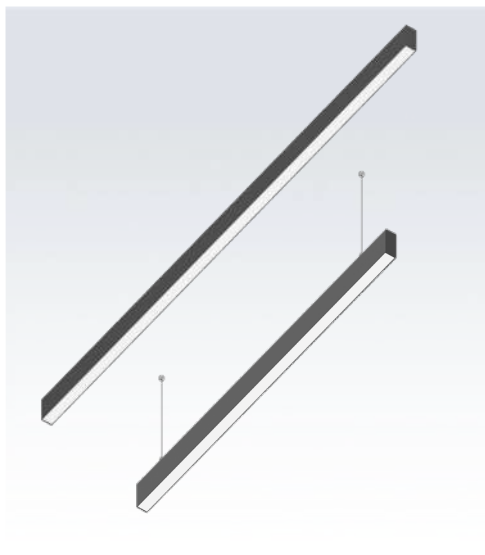

CRI 80
CRI 90

ILLUMINATION TYPE

direct

direct & indirect

DIFFUSER

Opal Cover

PROFILE LENGTH

1590MM

PROFILE COLOUR

silver

white

black

INSTALLATION TYPE

GL Fixture

Light distribution

1590MM