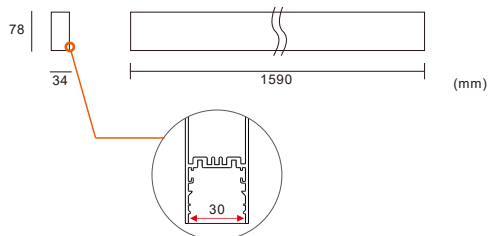

CRI 80
CRI 90

ILLUMINATION TYPE

direct

direct & indirect

DIFFUSER

Opal Cover

PROFILE LENGTH

1590MM

PROFILE COLOUR

silver

white

black

INSTALLATION TYPE

GL Fixture

Light distribution

1590MM

Order Information

Link30-GL1590U-56W 5600-5900 Lm MODELS (SAMSUNG LED)

Code	LED output	Direct output	Indirect output	LED Power	System Power	CRI	CCT	BEAM
Link30-GL1590U-54W-830	6900 lm	4000 lm	1600 lm	48W	56W	80	3000K	110°
Link30-GL1590U-54W-840	7200 lm	4200 lm	1700 lm	48W	56W	80	4000K	110°