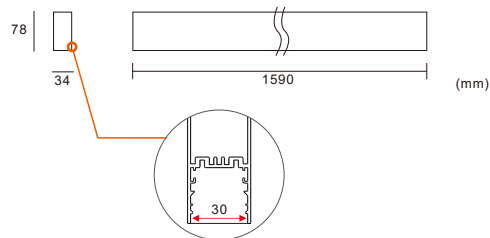

CRI 80
CRI 90

ILLUMINATION TYPE

direct

direct & indirect

DIFFUSER

Microprismatic cover

PROFILE LENGTH

1590MM

PROFILE COLOUR

silver

white

black

INSTALLATION TYPE

CL Fixture

Light distribution

1590MM

Order Information

Link30-CL1590U-54W 5200-5500 Lm MODELS (SAMSUNG LED)

Code	LED output	Direct output	Indirect output	LED Power	System Power	CRI	CCT	BEAM
Link30-CL1590U-54W-830	6900 lm	3600 lm	1600 lm	48W	54W	80	3000K	70°
Link30-CL1590U-54W-840	7200 lm	3800 lm	1700 lm	48W	54W	80	4000K	70°