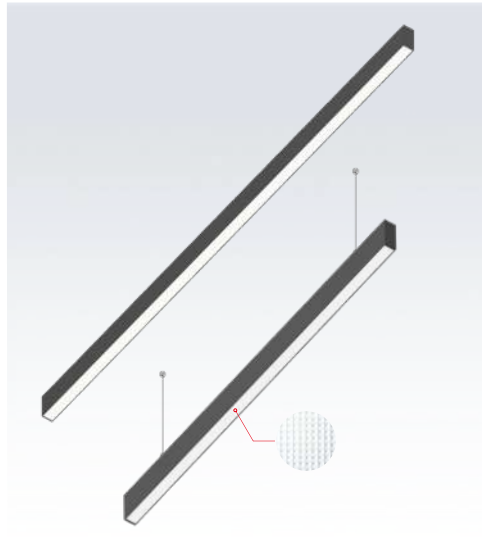

CRI 80
CRI 90

ILLUMINATION TYPE

direct

direct & indirect

DIFFUSER

Microprismatic cover

PROFILE LENGTH

1590MM

PROFILE COLOUR

silver

white

black

INSTALLATION TYPE

CL Fixture

Light distribution

1590MM

Order Information

Link30-CL1590U-54W 5200-5500 Lm MODELS (SAMSUNG LED)

Code	LED output	Direct output	Indirect output	LED Power	System Power	CRI	CCT	BEAM
Link30-CL1590U-54W-830	6900 lm	3600 lm	1600 lm	48W	54W	80	3000K	70°
Link30-CL1590U-54W-840	7200 lm	3800 lm	1700 lm	48W	54W	80	4000K	70°