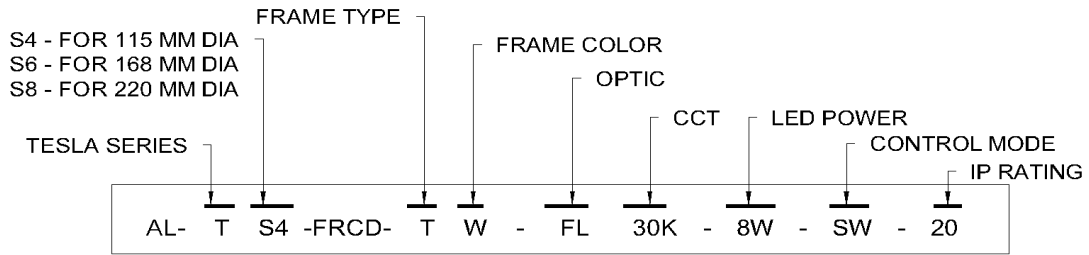

Selection Chart

ALBA

Tesla Series

Product Image	CCT - Color Temperature (k)			Colour Finish				
	2700			Frame		Reflector		
	3000 (S)			Black		Black		
	3500			White (W)		White (W)		
	4000 (S)					Silver		
	6000					Specular		
	Tunable White							
Geometry Image	Geometry			Selection Technical Parameters				
	Diameter [in mm]	Cutout [W] [in mm]	Height [H] [in mm]	Optics [°]	LED Wattage [W]	System Wattage [W]	Lumens [lm]	
	115	100	90	60[FL]	8 11	10 13	1300 1800	
	168	150	99	60[FL]	12 18 24	14 20 26	1900 2700 3500	
	220	200	116	60[FL]	26 30	28 33	3900 4600	
Specular Reflector	Silver Reflector		White Reflector		Black Reflector			
Driver Control Compatibility	Glare Diffusion Diagram		Standard Parameter					
Type			IP Rating	20		54		
Non Dimmable			Adjustability	Fixed				
Phase Dimming			Frame Type	Trim [T]				
1-10V Dimming			Input Parameter	230V - AC				
DALI Dimming			Output Parameter	Constant Current DC				

Selection Chart

S - Standard