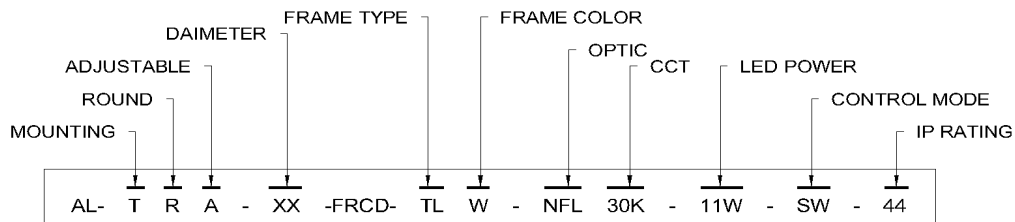

# Selection Chart

ALBA

Start Series Round

Product Image	CCT - Color Temperature (k)			Colour Finish		
	2700			Frame		Reflector
	3000 (S)			Black (B)		Black
	3500			White (W)		White
	4000 (S)					Matt White
	6000					Chrome Black
	Tunable White					Gold
Geometry Image	Geometry			Selection Technical Parameters		
	Diameter [in mm]	Cutout [in mm] [DIA]	Height [in mm] [H]	Wattage [W]	Lumens [lm]	LED Current [mA]
	45	45	60	4	350	350
	68	73	98	7.5 11	600 800	250 350
	98	108	128	13 18	850 1100	350 500
	125	132	159	18 25	1300 1700	500 700
	150	150	190	25 38	1800 2500	700 1050
Driver Control Compatibility		Standard Parameter				
		IP Rating	20	44	54	
Type	Model	Adjustability	Fixed [F]	Adjustable[A]	Washer [W]	
Non Dimmable		Frame Type	Trim [T]	Trimless [TL]		
Phase Dimming		Optics [ ° ]	20 [S]	40 [NFL]	50 [FL]	
1-10V Dimming		Input Parameter	230V - AC			
DALI Dimming		Output Parameter	Constant Current DC			
Optional Accessories						
Trimless Kit - US		Trimless Kit - EU		Honey Comb Mesh		Frosted Glass

S - Standard